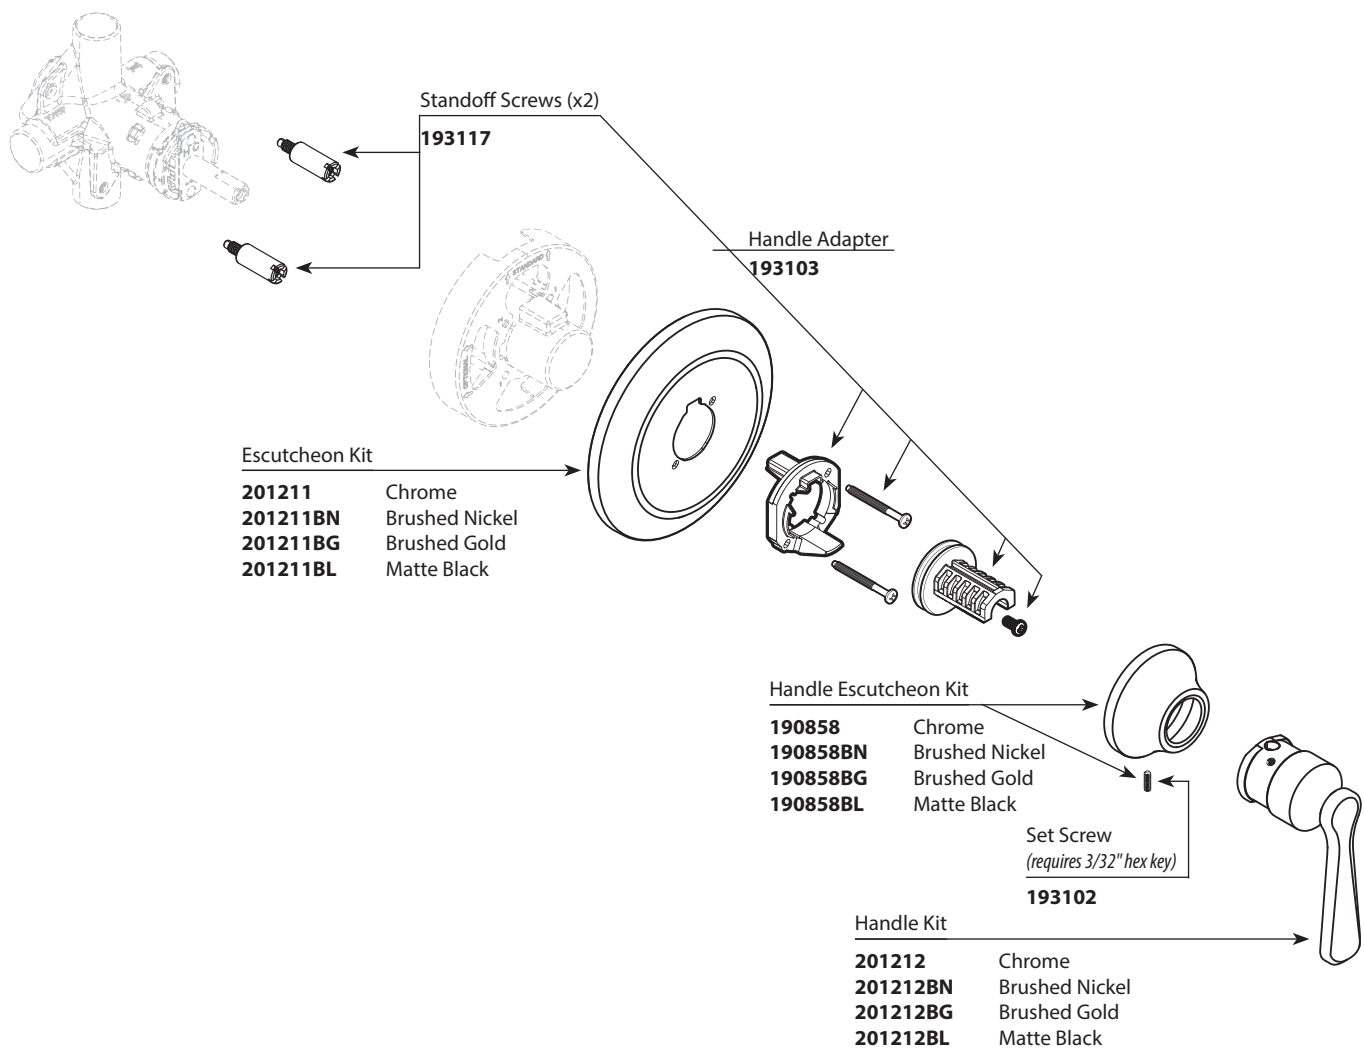

- Order by Part Number
- Trim can be used with 62300 series or 2500 series valve

COLINET™ Single-Handle Posi-Temp® Trim	
Valve Trim Only	Finish
TS44201	Chrome
TS44201BN	Brushed Nickel
TS44201BG	Brushed Gold
TS44201BL	Matte Black

Optional Handle Extension Kit
193114